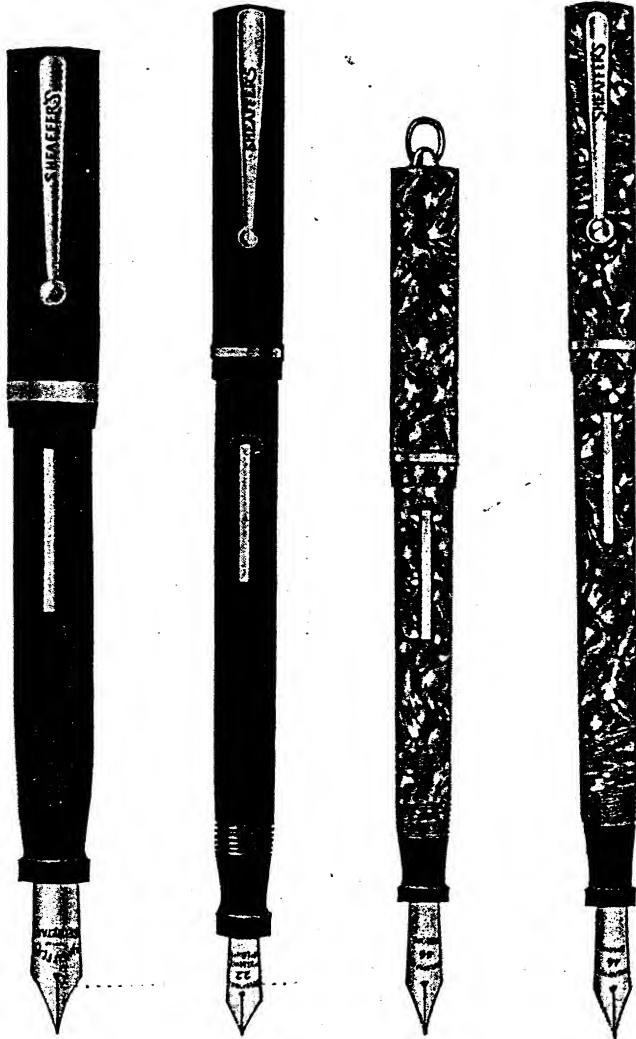

RTSC — Brilliant Cherry red pen of Radite at $7.00.

22C — Student's Special, three sizes. Price, $3.75.

J46SR — Same as J46C but shorter. List $5.00.

J46C — Jade Radite. Also J46SC the short with clip. List $5.00.